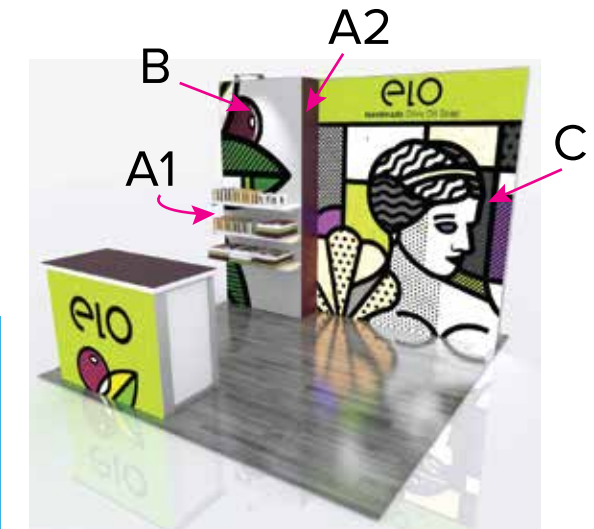

Graphics Template  
 10 x 10 Inline Exhibit  
 SEG Graphics, SEG Backlit Graphic

Standard kits are often customized. Please check with Customer Service to ensure that this template matches your specific job.

NOTE: All Raster Art (jpg, tiff,psd, png, etc.) must be at least 100 dpi at print size.

Graphic Template  
Lightbox Counter  
SEG Backlit Graphic

NOTE: All Raster Art (jpg, tiff,psd, png, etc.) must be at least 100 dpi at print size.