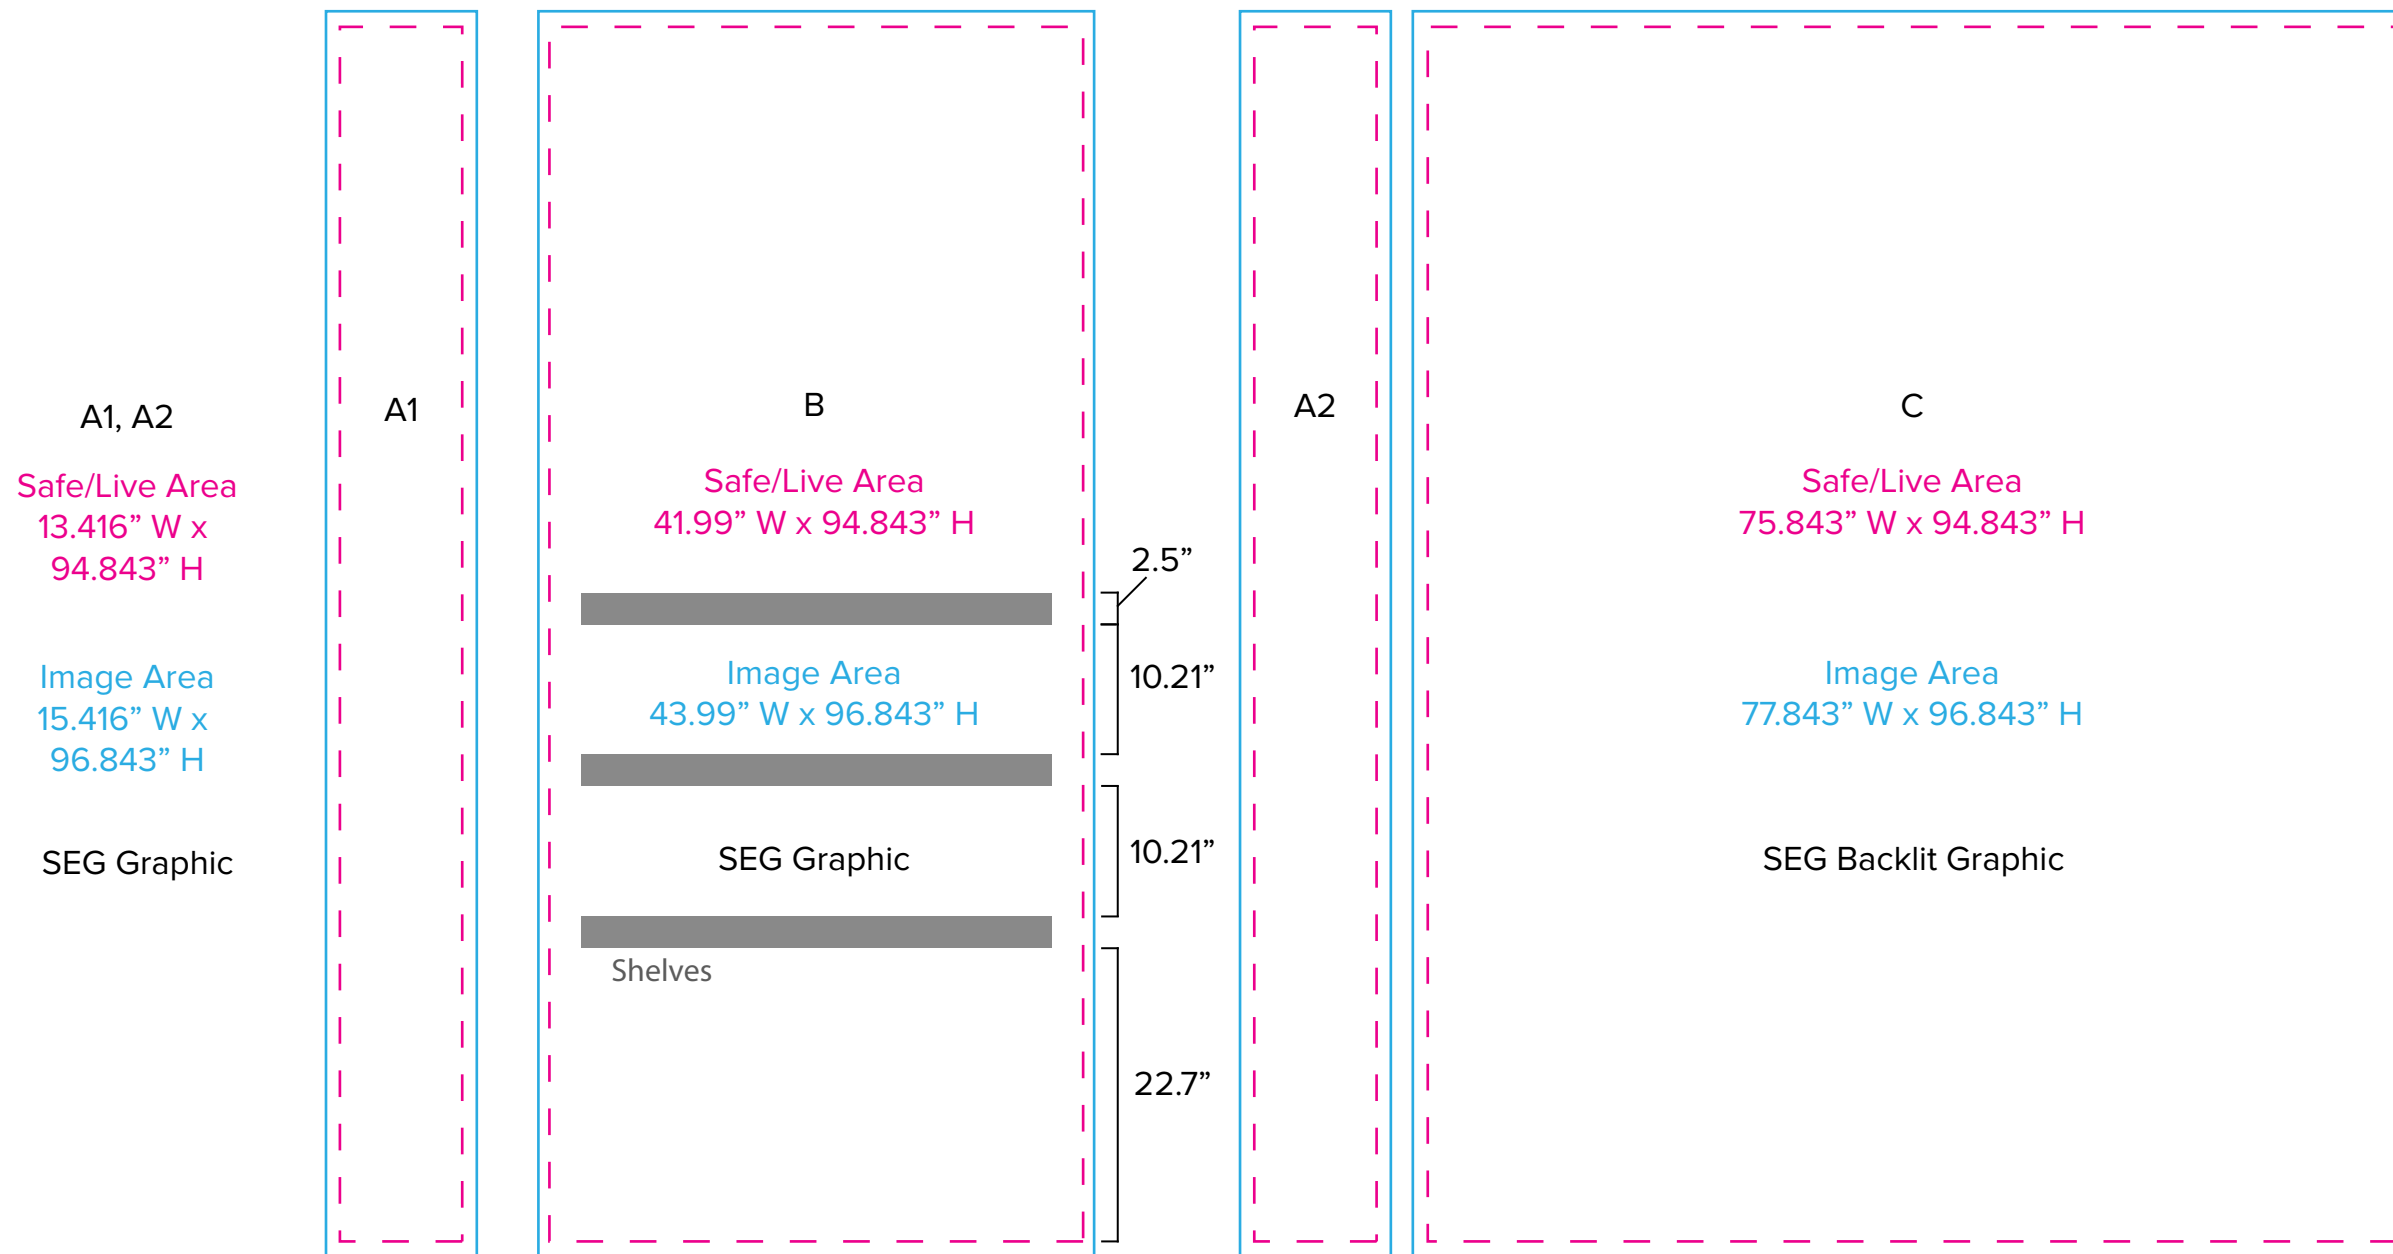

Graphics Template  
 10 x 10 Inline Exhibit  
 SEG Graphics, SEG Backlit Graphic

Standard kits are often customized. Please check with Customer Service to ensure that this template matches your specific job.

NOTE: All Raster Art (jpg, tiff,psd, png, etc.) must be at least 100 dpi at print size.

Graphic Template  
Lightbox Counter  
SEG Backlit Graphic

NOTE: All Raster Art (jpg, tiff,psd, png, etc.) must be at least 100 dpi at print size.